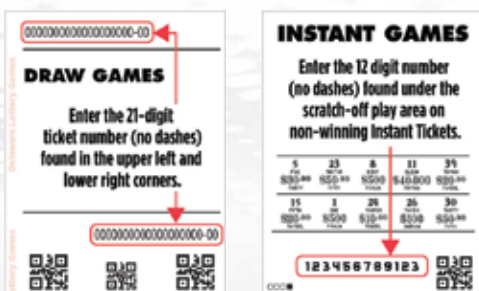

- Create an account by visiting delottery.com. You may download the Collect 'N Win app for Android at delottery.com or for iOS at the Apple App Store.

Enter Tickets

- Scan the barcode on your eligible non-winning Draw Game with the app. Or you can manually enter your non-winning Draw Game ticket number or Instant Game entry code by visiting delottery.com. See the images below for the location of the ticket number/entry code.

- You can enter up to 50 eligible non-winning Delaware Lottery Game tickets per day. Draw tickets are only eligible for entry for 45 days from purchase date. Check to see which games are eligible for each month.

Collect Symbols

- Each eligible non-winning Delaware Lottery Game ticket (scanned or entered manually) will randomly award 2, 4, 6, 8 or 10 symbols that will be applied to a game card. Each player will have four active game cards.
- There are six symbols on each game card. Once a player fills a game card, an entry will be automatically generated, and that card will be cleared to collect more symbols.

Earn Entries

- When all six symbols have been collected on one game card, each player will automatically earn one entry into the monthly drawing that coincides with the entry period in which it was submitted.