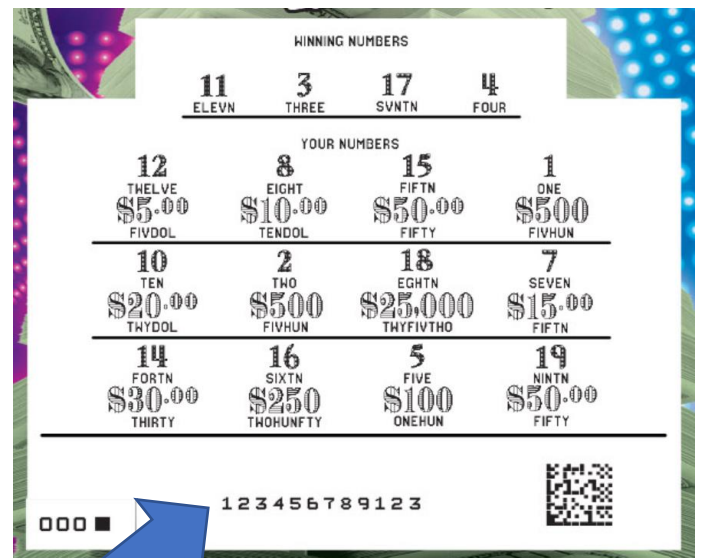

Where to manually enter the ticket information needed.

Select the **Cash/Cancel** tab (1) along the top Nav Bar and then select the **Instant Validation** tab (2) along the left side. Using the key pad (3), enter the **14 Digit Code** from the back of the ticket located above the bar code and the **12 Digit Verification Code** from the front of the ticket located under the scratch off play area.

Where to find the Codes needed to manually enter into terminal.

Back Of Ticket

14 Digit Code

Front Of Ticket

12 Digit Code