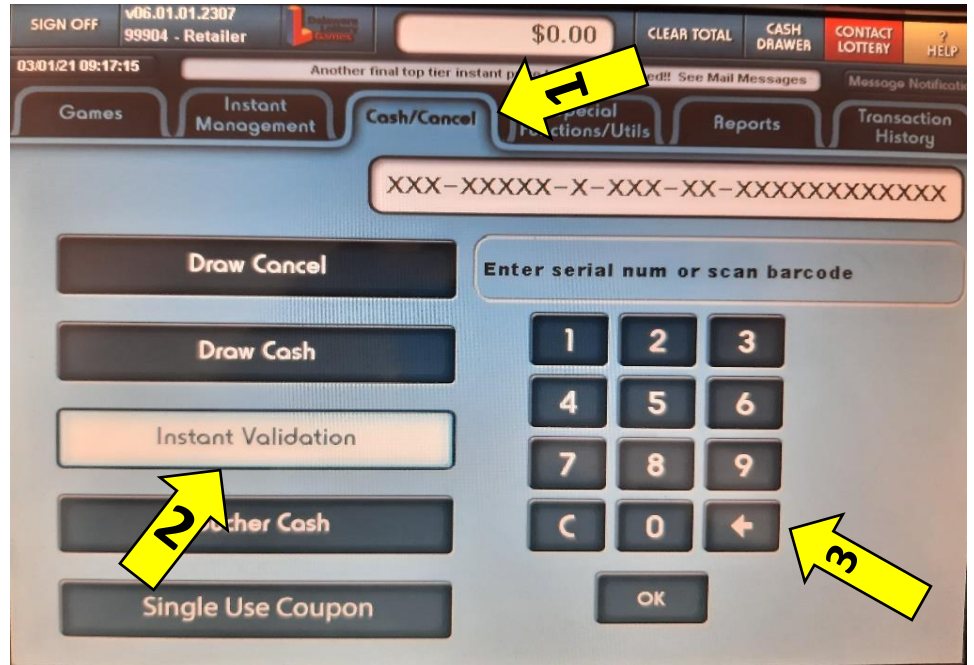

Where to manually enter the ticket information needed.

Select the **Cash/Cancel** tab (1) along the top Nav Bar and then select the **Instant Validation** tab (2) along the left side. Using the key pad (3), enter the **14 Digit Code** from the back of the ticket located above the bar code and the **12 Digit Verification Code** from the front of the ticket located under the scratch off play area.