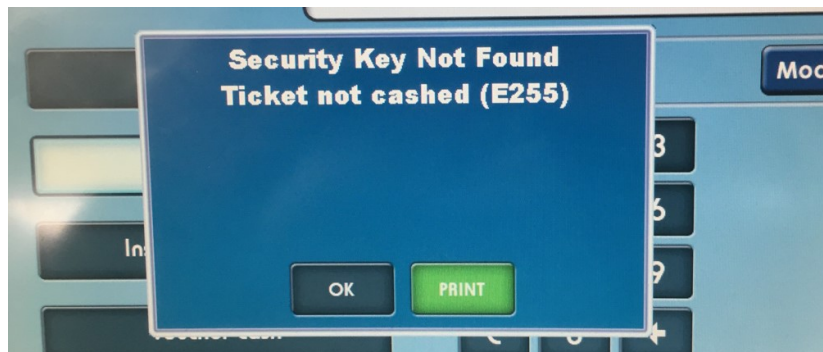

## 2. A pop up will appear

Second step:

Enter the 35-digit security key alpha/numeric code from the top of the ticket (same location for all draw tickets).

See the reverse side for error message explanations.

# Error Message Explanations

If the “Invalid Security Key—Try Again” message appears, part of the Security Key was left out when entered.

1. At this point, retry.
2. If the error continues to appear, refer the customer to the Lottery.