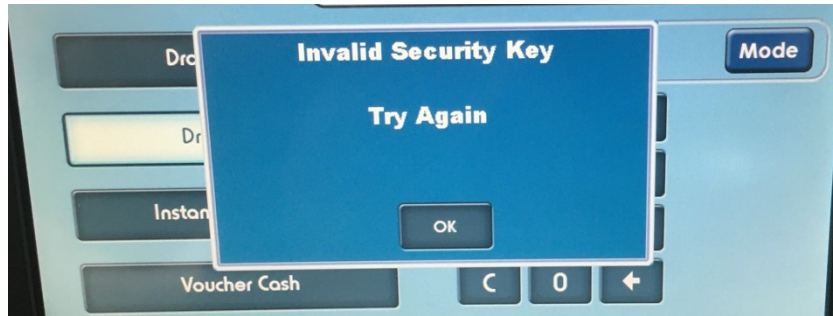

Error Message Explanations

If the “Invalid Security Key—Try Again” message appears, part of the Security Key was left out when entered.

1. At this point, retry.
2. If the error continues to appear, refer the customer to the Lottery.