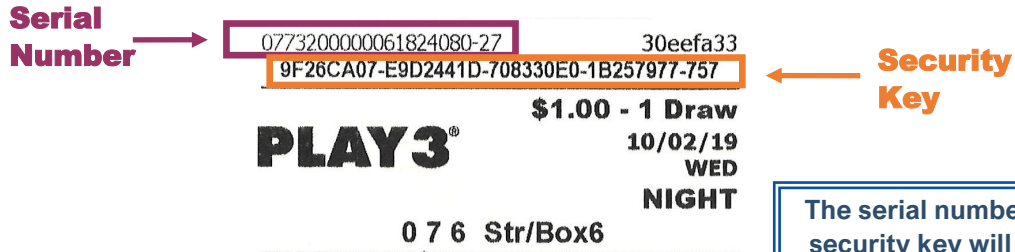

# New Draw Game Ticket Layout: Manual Entry Cashing

The serial number and security key will be at the top of the ticket for all draw games.