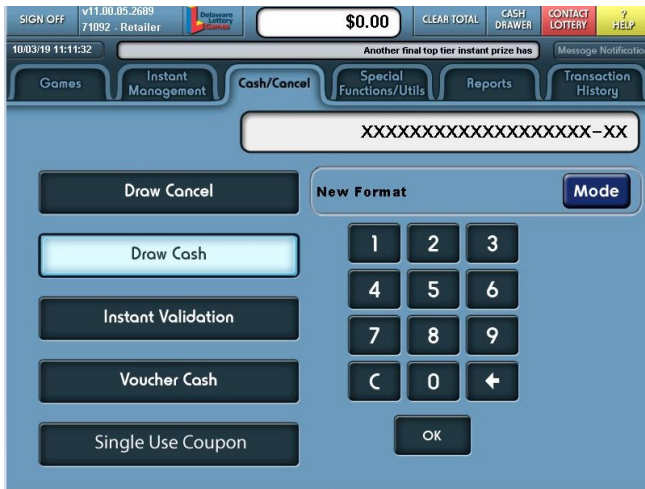

**Return all tickets**

315 Red Hot Bingo  
 318 Big Bucks Blowout  
 336 Holiday Cheer

DELIVERY 01/30/23	RETURN 01/30-2/17/23	RETURN ONLY THE GAMES HIGHLIGHTED IN BLUE	
AVAILABLE 01/30/23			
352 Win It All Number UPC 8 1260902352 2	338 Money Box Bingo UPC 8 1260902338 6	323 Bonus 7 UPC 8 1260902323 2	310 WinWin Chicken Dinner UPC 8 1260902310 2
351 Corner Payout UPC 8 1260902351 5	337 Wonderful Time UPC 8 1260902337 9	322 X The Money (\$10) UPC 8 1260902322 5	309 \$100 Ultimate Cash UPC 8 1260902309 6
348 Lucky 777 UPC 8 1260902348 5	336 Holiday Cheer UPC 8 1260902336 2	321 X The Money (\$5) UPC 8 1260902321 8	308 Find \$\$\$ UPC 8 1260902308 9
347 Hang 10 UPC 8 1260902347 8	335 Season's Greetings UPC 8 1260902335 5	320 X The Money (\$2) UPC 8 1260902320 1	306 Jumbo Bucks prem edit UPC 8 1260902306 5
346 50X the Prize UPC 8 1260902346 1	334 Merry Money UPC 8 1260902334 8	319 X The Money (\$1) UPC 8 1260902319 5	304 Take 5 UPC 8 1260902304 1
345 20X the Prize UPC 8 1260902345 4	332 Cash Flow UPC 8 1260902332 4	318 Big Bucks Blowout UPC 8 1260902318 8	303 Ca\$h Dash UPC 8 1260902303 4
344 10X the Prize UPC 8 1260902344 7	331 7-11-21 UPC 8 1260902331 7	316 Win It All Fast UPC 8 1260902316 4	297 More Money! UPC 8 1260902297 6
343 5X the Prize UPC 8 1260902343 0	327 More Serious Money UPC 8 1260902327 0	315 Red Hot Bingo UPC 8 1260902315 7	293 Double Match UPC 8 1260902293 8
342 \$150,000 Blast UPC 8 1260902342 3	326 Whole Lotta Loot! UPC 8 1260902326 3	313 Bonus Play UPC 8 1260902313 3	292 Cats vs Dogs UPC 8 1260902292 1
341 Win \$100K! UPC 8 1260902341 6	325 Deep Pockets UPC 8 1260902325 6	312 Cash Fever UPC 8 1260902312 6	275 Money Spinner UPC 8 1260902275 4
339 One-Word Crossword UPC 8 1260902339 3	324 Double Match UPC 8 1260902324 9	311 Ca\$h Lines UPC 8 1260902311 9	273 \$1,000 Mayhem UPC 8 1260902273 0

# New Draw Game Ticket Layout: Manual Entry Cashing

The serial number and security key will be at the top of the ticket for all draw games.