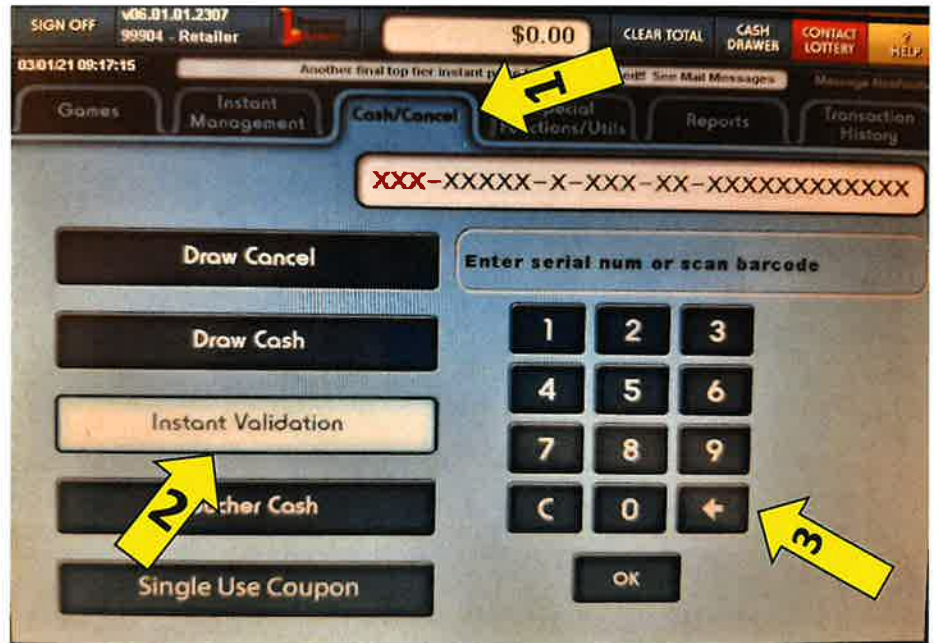

RETURN ONLY THE GAMES HIGHLIGHTED IN

BLUE

Training Spotlight

When you are unable to scan the 2D barcode to validate and redeem an instant ticket, you can still manually enter the ticket into the Wave Lottery terminal to complete this function for your customer.

Where to manually enter the ticket information needed.

Select the **Cash/Cancel** tab (1) along the top Nav Bar and then select the **Instant Validation** tab (2) along the left side. Using the key pad (3), enter the **14 Digit Code** from the back of the ticket located above the bar code and the **12 Digit Verification Code** from the front of the ticket located under the scratch off play area.