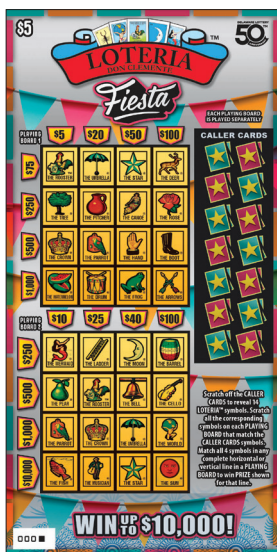

NEW INSTANT GAMES

\$1 MILLION VAULT (501)

\$50 & \$100 (503)

Sticky Note\$ (483)

GRAND SLAM! (508)

INSTANT GAMES COMING SOON

\$24K Gold Rush (502)

Loteria (510)

MERRY MINT (438)
HOLIDAY RICHES (437)

SNOW MUCH FUN (436)
MONEY (429)

CASHNADO (420)
BONUS SPOT (414)

Expiring June 01, 2026

CA\$H (444)
WINTER WINNINGS (440)
SNOW BANK (439)

CASH VAULT (433)
JUMBO BUCKS (416)