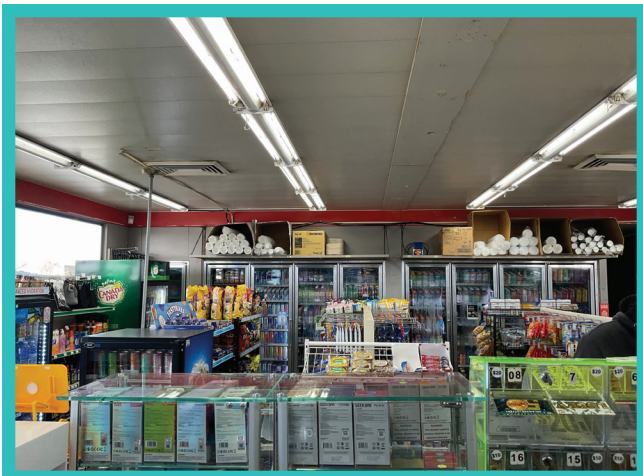

BEFORE - Uncle Willie's-Lewes