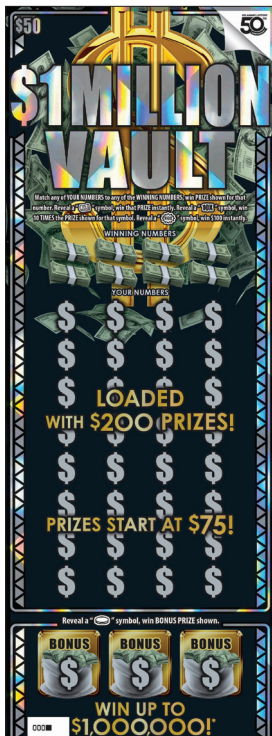

Page 7

IN-STORE PARTIES

Page 9

RESPONSIBLE GAMBLING

Page 11

BIG WINS

Page 14

Instant Game prizes awarded totaled over \$19.4 million from January - March 2026

NEW INSTANT GAMES

\$1 MILLION VAULT (501)

\$50 & \$100 (503)

Sticky Note\$ (483)

GRAND SLAM! (508)

INSTANT GAMES COMING SOON

\$24K Gold Rush (502)

Loteria (510)