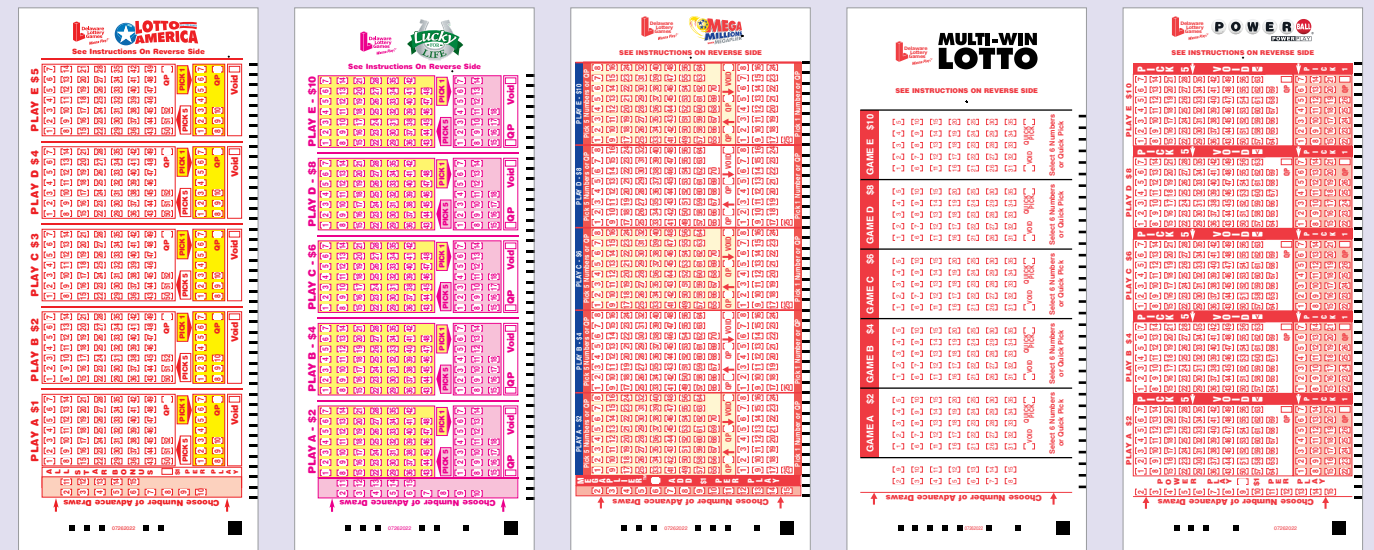

INSTANT GAME DELIVERY BAG CODING

Do you know what the color of your Instant Game delivery bag means? New monthly Instant Games are placed in **green** bags. Your weekly order of tickets is placed in **white** bags. The green bags serve as a reminder that new Instant Games have arrived, and your players would love to see them displayed as soon as possible.