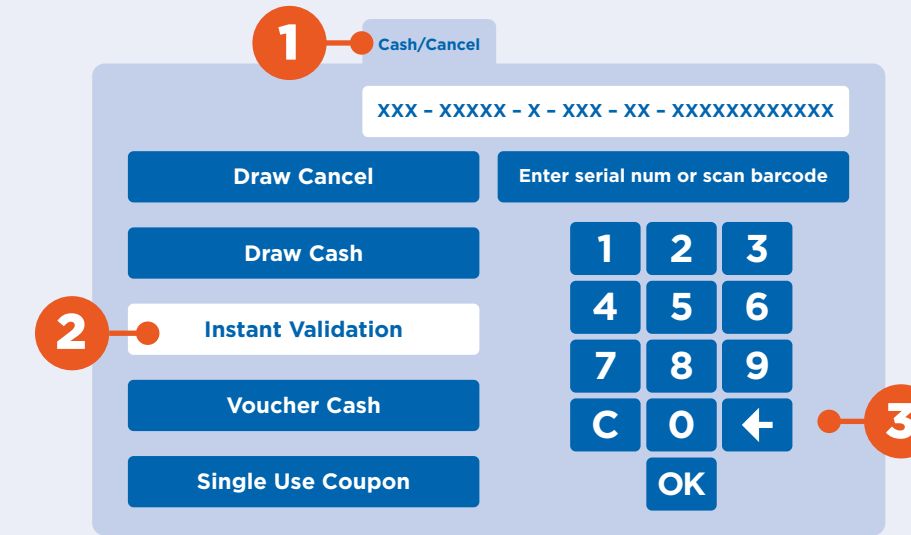

TRAINING SPOTLIGHT

How to manually validate an Instant Ticket